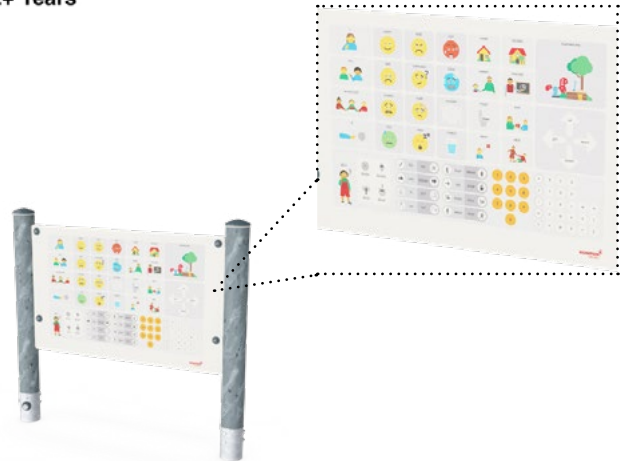

Kaleidoscope Panel

TPP280028
TPP280028-0401
2+ Years

Find out more..
<https://www.kompan.com/en/au/p/pp280028>

Play Panel High - Communication, TexMade posts

PCM003721
PCMP-CUSTOM-714729
2+ Years

Find out more..
<https://www.kompan.com/en/au/p/pcm003721>